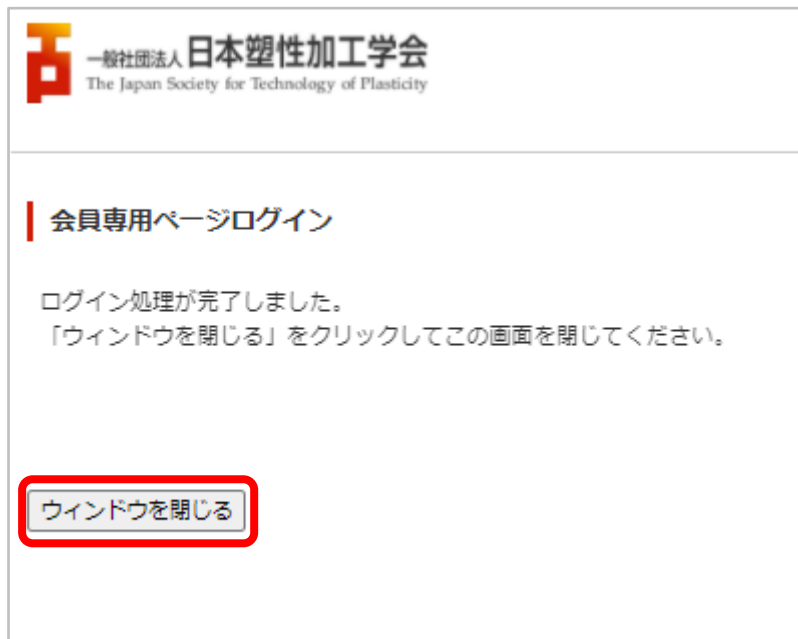

3. ログインが完了すると下記メッセージが表示されますので、[ウィンドウを閉じる] をクリックしてください。

4. 画面の右上に会員番号と「ログインしています」と表示されていると、ログイン完了です。